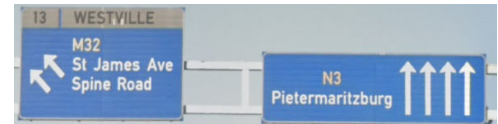

Directions - Vukukhanye Educare Centre, Chesterville

At the property of Ukukhanye Kwelanga Junior Primary School (separate entrance driveway from B.G. Nicholson Road)
25 BG Nicholson Road (Road 5), Chesterville - 29°51'04"S / 30°56'23"E

Directions from Durban, taking N3 Westwards...

- Take **Exit 13 / Westville** (i.e. at the Pavilion).
(get into 2nd or 3rd lane from the right, as the 2 left lanes **only** go to the Pavilion)
- At the end of the off-ramp turn left into Spine Road/M32 (Harry Gwala Road)
- Travel down **Spine/Harry Gwala Road** (past Westville Hospital on your left)
- At traffic lights, turn left into **Road 1/Mahlathi Road** and continue until you pass the sports ground/swimming pool on your left
- Take next left into **Road 4/Molefe Road** and then first left into **BG Nicholson/Road 5**
- Then after about 400m turn left into gravel driveway off BG Nicholson Road (the gravel driveway is not marked but is under a large light pole)
- Travel to the end of the driveway, keeping left at the fork (will pass through 2 x gates).